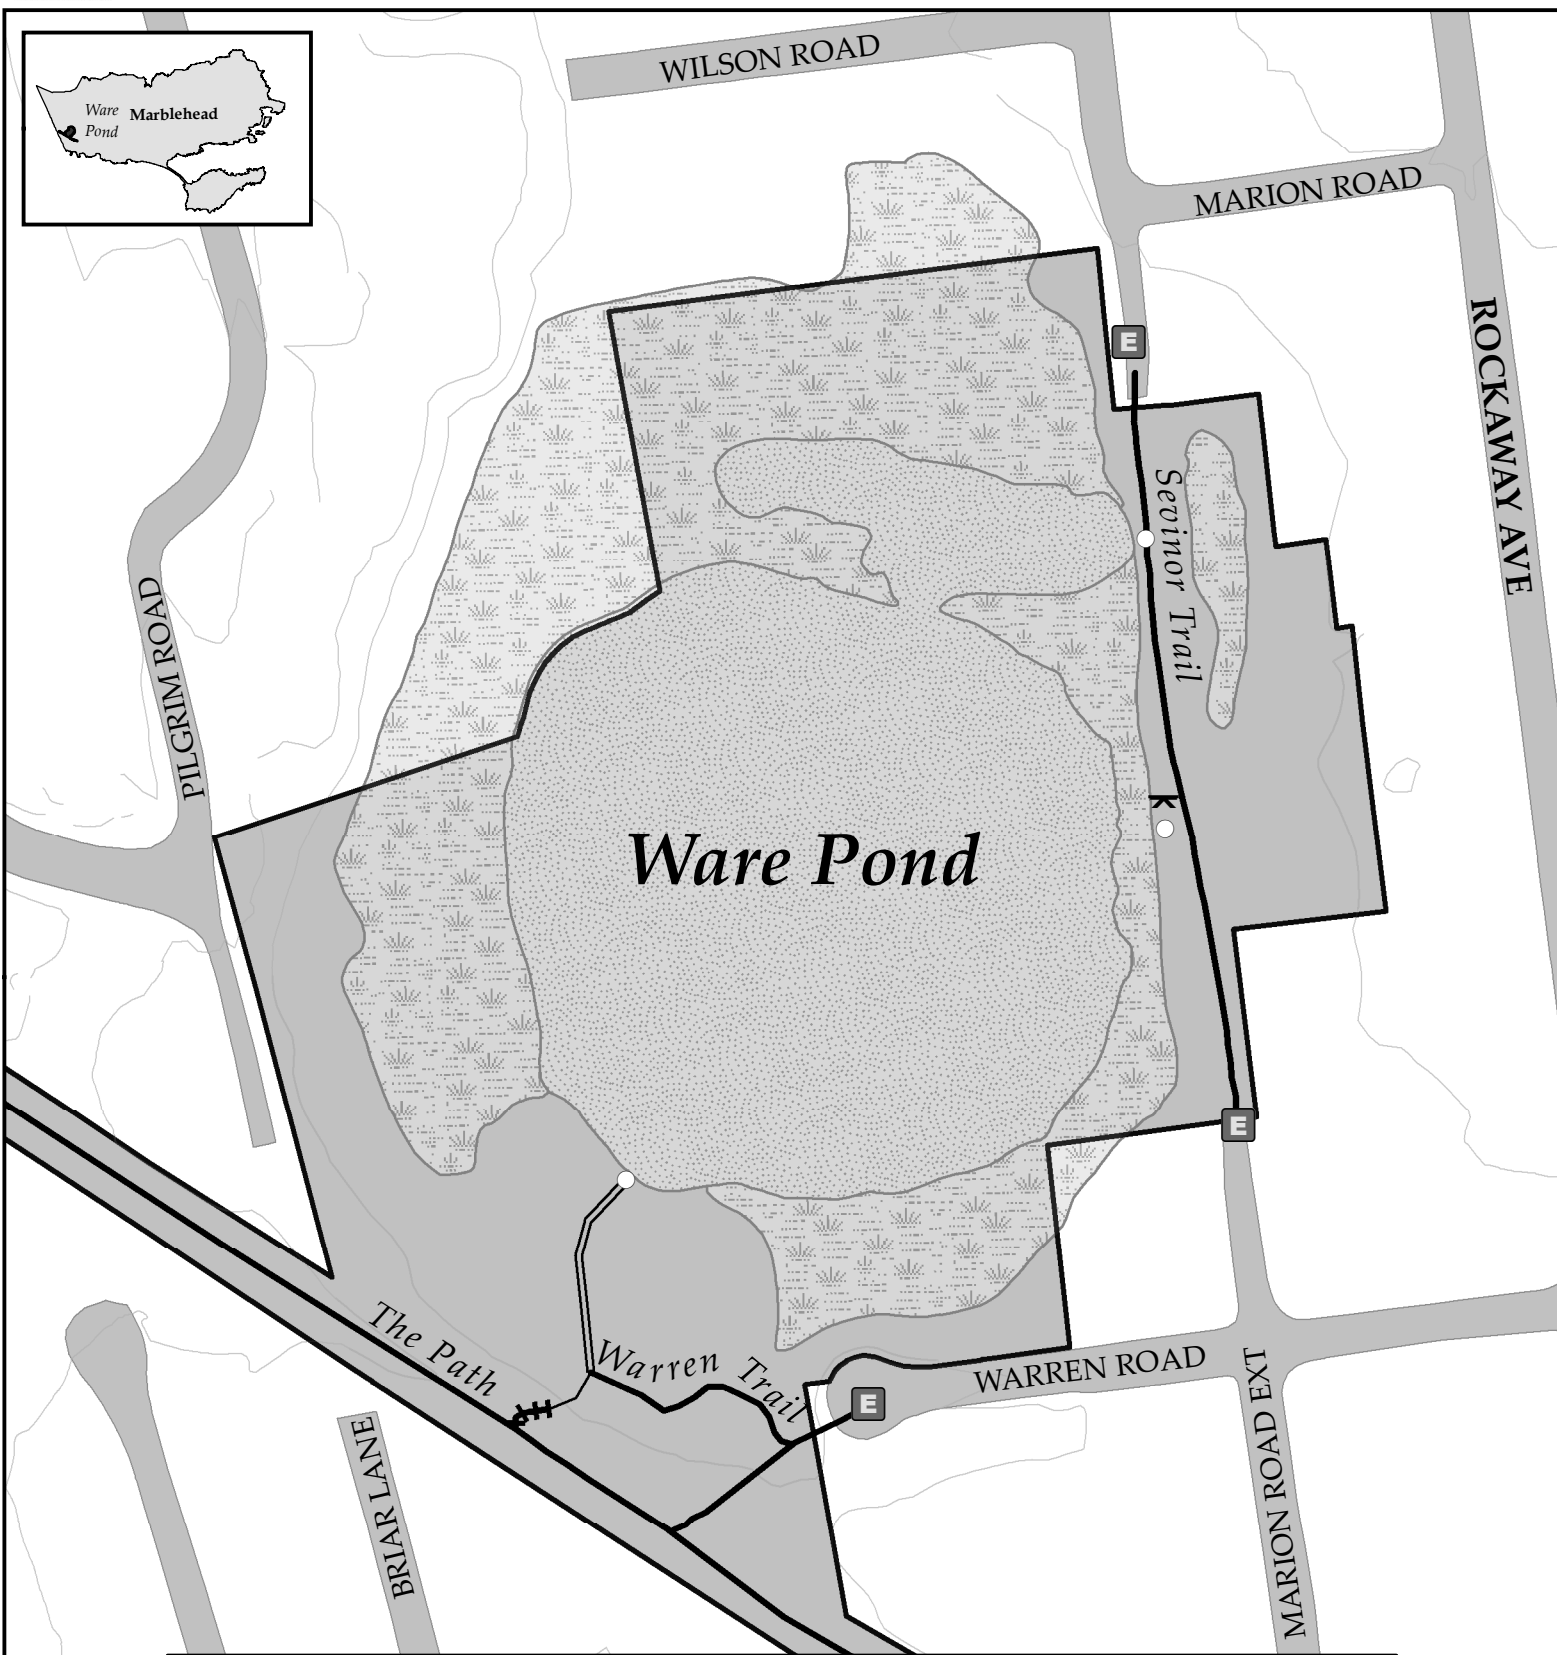

WARE POND

Map Key

- Trails**
- Primary
 - Secondary
 - Boardwalk
 - Stairs
 - 10 ft Contours
 - Streams
 - Water Body
 - Wetland

Points of Interest

- Entrance
- Bench
- View Point

Notes:

- * Boundary and feature locations are approximate.
- * Portions of some trails cross private land. Please be particularly respectful of these areas.
- * The Town's conservation areas are administered by the Marblehead Conservation Commission and maintained by the Marblehead Conservancy, Inc.

For more info and maps, see:
www.marbleheadconservancy.org