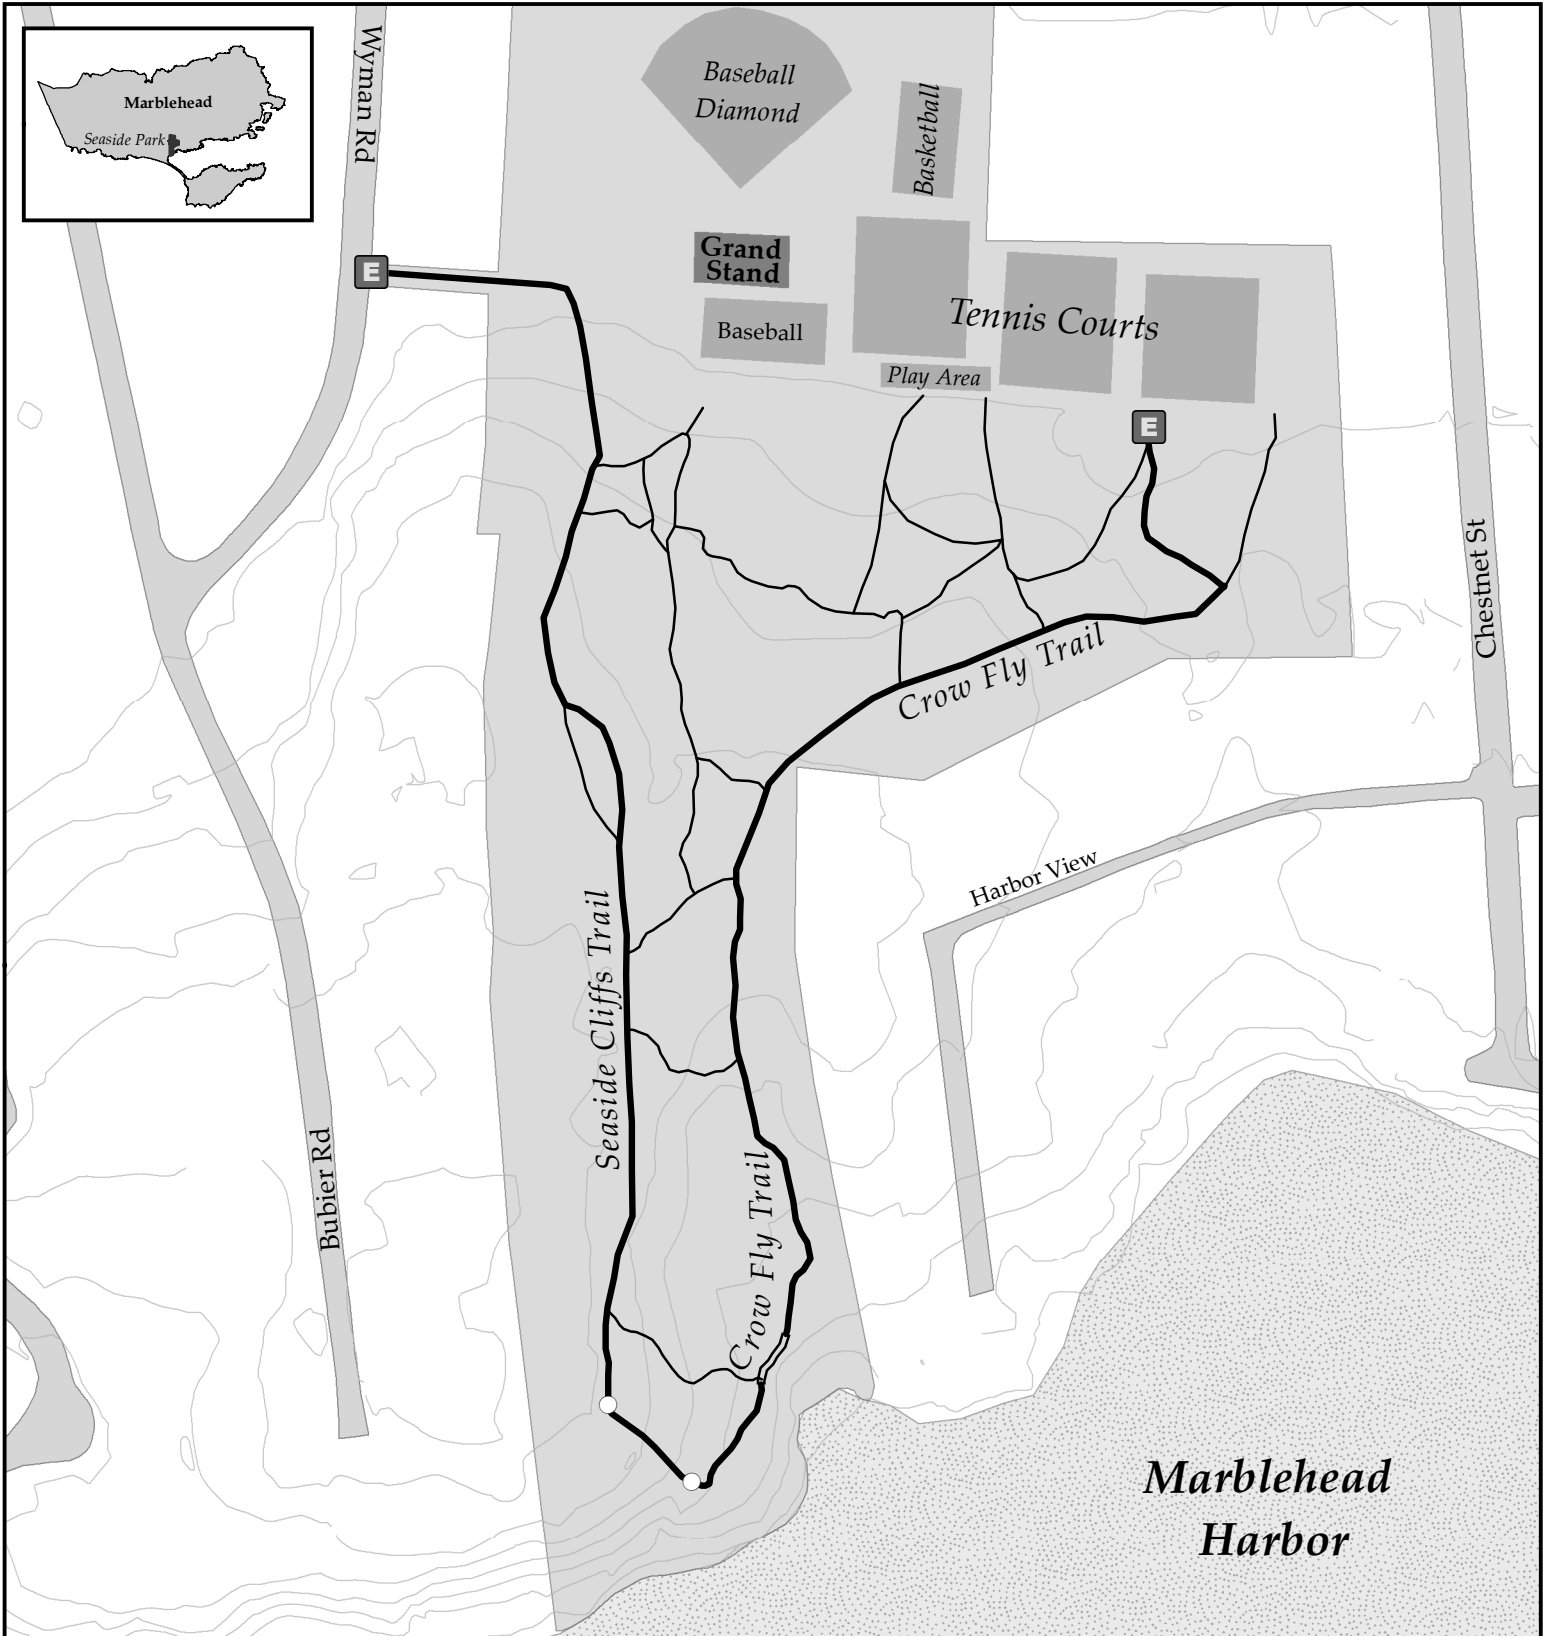

SEASIDE PARK TRAILS

Map Key

Trails

- Primary
- Secondary
- Boardwalk

Points of Interest

- Entrance
- View Point

Notes:

- * Boundary and feature locations are approximate.
- * Portions of some trails cross private land. Please be particularly respectful of these areas.
- * Seaside Park is administered by the Marblehead Recreation and Parks Department and its trails are maintained by the Marblehead Conservancy.

For more info and maps, see:
www.marbleheadconservancy.org