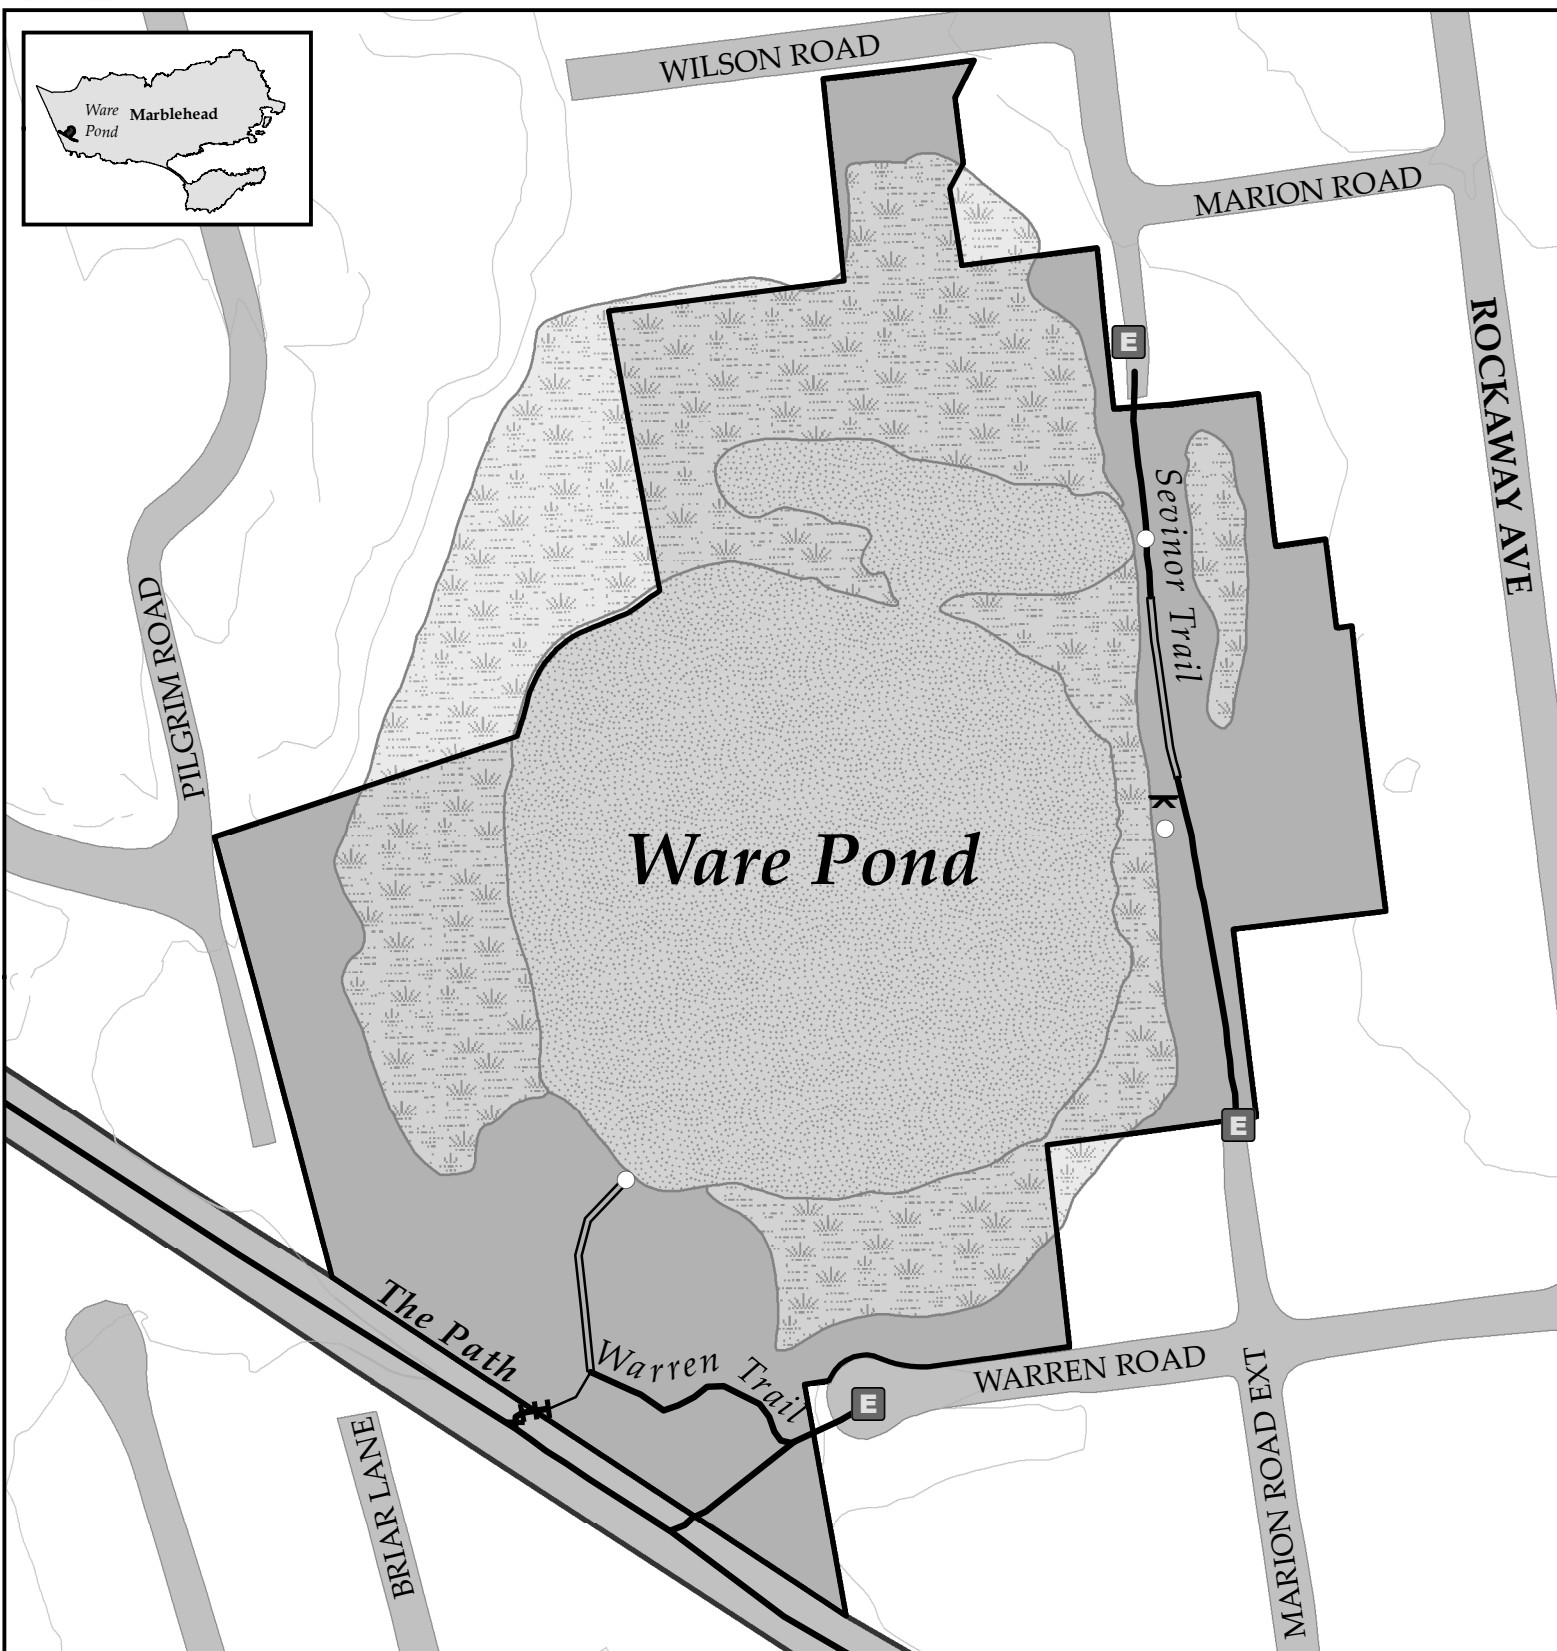

WARE POND

Map Key

- Trails**
- Primary
 - Secondary
 - Boardwalk
 - Stairs
 - 10 ft Contours
 - Streams
 - Water Body
 - Wetland

Points of Interest

- Entrance
- Bench
- View Point

Notes:

- * Boundary and feature locations are approximate.
- * Portions of some trails cross private land. Please be particularly respectful of these areas.
- * The Town's conservation areas are administered by the Marblehead Conservation Commission and maintained by the Marblehead Conservancy, Inc.

For more info and maps, see:
www.marbleheadconservancy.org